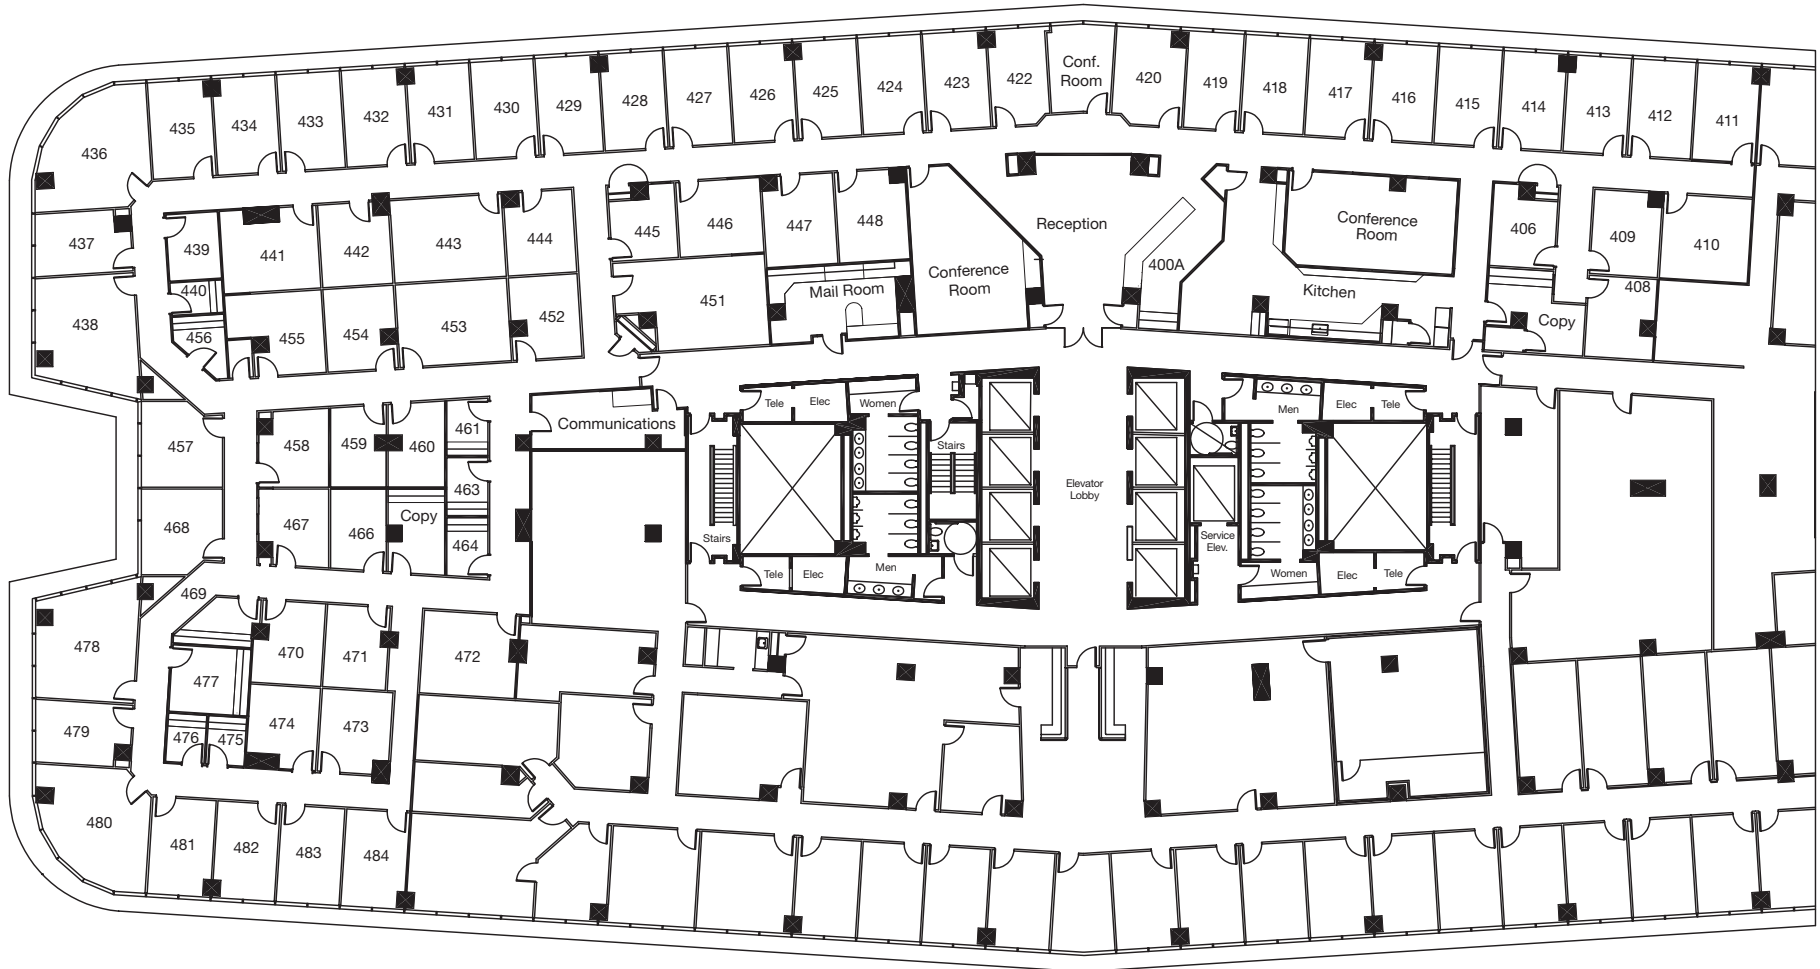

POWERSPACE & SERVICES

Work Space Solutions for Every Business

Crystal Park One 4th Floor

For more information, please call:

866.778.8834